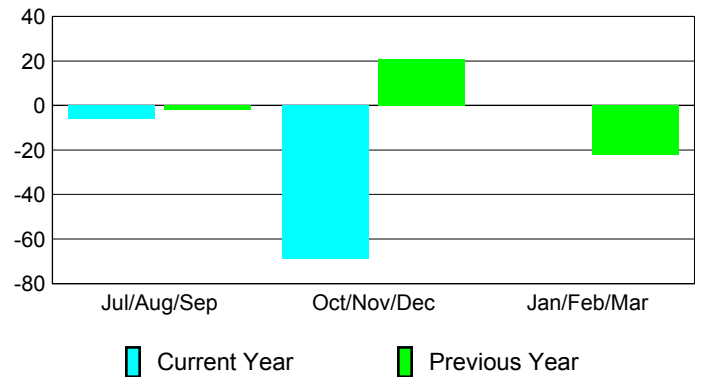

Membership Results
2012-2013

Membership
2011-2012

Month	Net Memb Goal	Actual New Memb	Actual Dropped Memb	Gain/Loss of Memb	Gain/Loss of Memb
Jul/Aug/Sep	0	51	-57	-6	-2
Oct/Nov/Dec	0	57	-126	-69	21
Jan/Feb/Mar	0	0	0	0	-22
Totals	0	108	-183	-75	-3

Membership Results 2012-2013

Goal, New, Dropped, Gain/Loss

Comparison of Membership Gain/Loss

Current Year Compared to the Previous Year

Gender Comparison 2012-2013