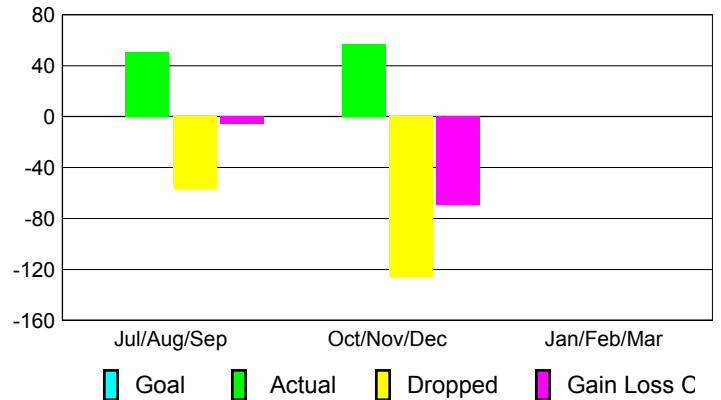

Membership Results 2012-2013

Goal, New, Dropped, Gain/Loss