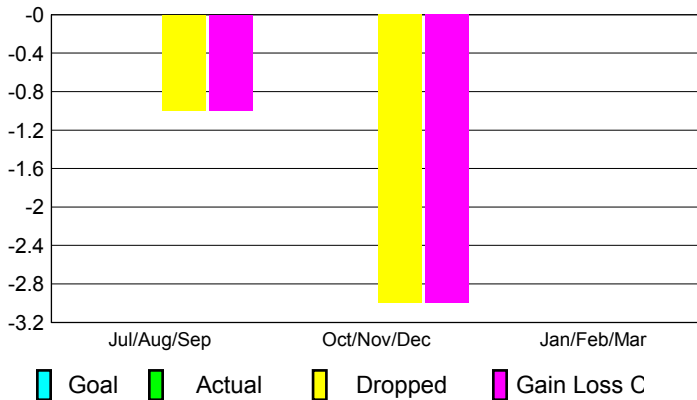

2012-2013 GMT Reports for District (or Undistricted) **District 2 T1**

GMT: MICHAEL P BUTLER

Location: TEXAS

GMT CA: 1

CLUBS

Club Results
2012-2013

Clubs
2011-2012

Month	New Club Goal	Actual New Clubs	Actual Dropped Clubs	Gain/Loss of Clubs	Gain/Loss of Clubs
Jul/Aug/Sep	0	0	-1	-1	0
Oct/Nov/Dec	0	0	-3	-3	0
Jan/Feb/Mar	0	0	0	0	1
Totals	0	0	-4	-4	1

Club Results 2012-2013

Goal, New, Dropped, Gain/Loss

Comparison of Club Gain/Loss

Current Year Compared to the Previous Year

YTD Status Quo Clubs 2012-2013

Status Quo Clubs Compared to Status Quo Members

MEMBERSHIP