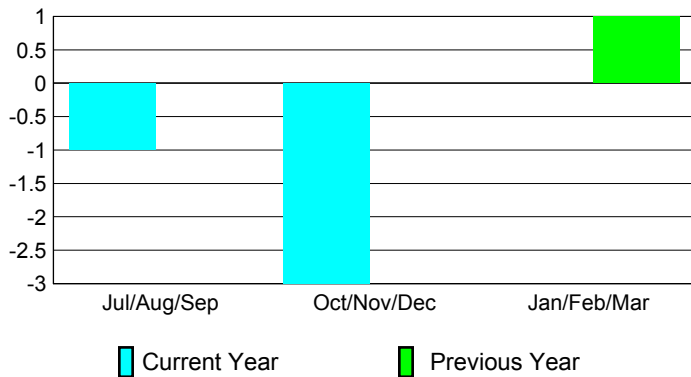

2012-2013 GMT Reports for District (or Undistricted) **District 2 T1**

GMT: MICHAEL P BUTLER

Location: TEXAS

GMT CA: 1

CLUBS

Club Results
2012-2013

Clubs
2011-2012

Month	New Club Goal	Actual New Clubs	Actual Dropped Clubs	Gain/Loss of Clubs	Gain/Loss of Clubs
Jul/Aug/Sep	0	0	-1	-1	0
Oct/Nov/Dec	0	0	-3	-3	0
Jan/Feb/Mar	0	0	0	0	1
Totals	0	0	-4	-4	1

Club Results 2012-2013

Goal, New, Dropped, Gain/Loss

Comparison of Club Gain/Loss

Current Year Compared to the Previous Year

YTD Status Quo Clubs 2012-2013

Status Quo Clubs Compared to Status Quo Members

MEMBERSHIP